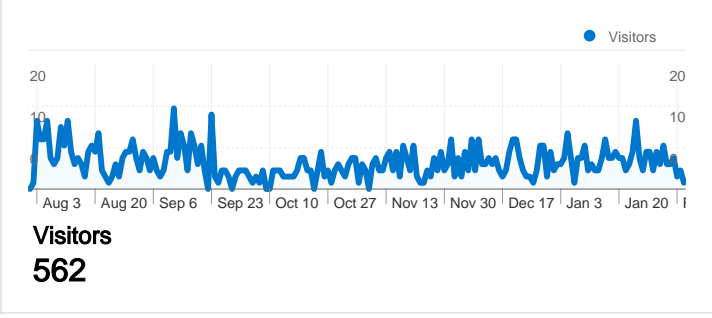

Site Usage

 **1,032 Visits**
 **32.46% Bounce Rate**

 **5,746 Pageviews**
 **00:04:38 Avg. Time on Site**

 **5.57 Pages/Visit**
 **54.07% % New Visits**

Visitors Overview

Map Overlay

Traffic Sources Overview

All traffic sources sent a total of 1,032 visits

-  52.71% Direct Traffic
-  3.88% Referring Sites
-  43.41% Search Engines

- Direct Traffic
544.00 (52.71%)
- Search Engines
448.00 (43.41%)
- Referring Sites
40.00 (3.88%)

Top Traffic Sources

Sources	Visits	% visits
(direct) ((none))	544	52.71%
google (organic)	443	42.93%
images.google.hu (referral)	23	2.23%
freeforum.hu (referral)	3	0.29%
search (organic)	3	0.29%

Keywords	Visits	% visits
hidden dangerous 2	48	10.71%
hidden and dangerous 2 rip	30	6.70%
hd2 rip	24	5.36%
hd2 rip clan	17	3.79%
hidden and dangerous 2 ports	12	2.68%

1,032 visits came from 60 countries/territories

Site Usage

Country/Territory	Visits	Pages/Visit	Avg. Time on Site	% New Visits	Bounce Rate
Visits 1,032 % of Site Total: 100.00%	Pages/Visit 5.57 Site Avg: 5.57 (0.00%)	Avg. Time on Site 00:04:38 Site Avg: 00:04:38 (0.00%)	% New Visits 54.46% Site Avg: 54.07% (0.72%)	Bounce Rate 32.46% Site Avg: 32.46% (0.00%)	
Hungary	402	6.19	00:07:00	8.21%	22.64%
Germany	92	5.40	00:03:28	83.70%	31.52%
United States	66	4.18	00:02:40	81.82%	53.03%
United Kingdom	58	4.05	00:03:20	89.66%	41.38%
Poland	53	6.28	00:02:44	90.57%	52.83%
Czech Republic	38	5.95	00:02:30	73.68%	18.42%
Brazil	31	3.55	00:02:57	93.55%	29.03%
Slovakia	19	3.79	00:01:51	73.68%	36.84%
South Korea	19	7.21	00:07:05	47.37%	0.00%