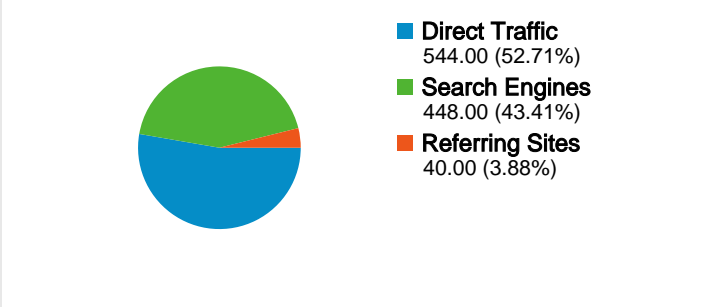

Site Usage

 **1,032 Visits**
 **32.46% Bounce Rate**

 **5,746 Pageviews**
 **00:04:38 Avg. Time on Site**

 **5.57 Pages/Visit**
 **54.07% % New Visits**

Visitors Overview

Map Overlay

Traffic Sources Overview

All traffic sources sent a total of 1,032 visits

-  52.71% Direct Traffic
-  3.88% Referring Sites
-  43.41% Search Engines

- Direct Traffic
544.00 (52.71%)
- Search Engines
448.00 (43.41%)
- Referring Sites
40.00 (3.88%)

Top Traffic Sources

Sources	Visits	% visits
(direct) ((none))	544	52.71%
google (organic)	443	42.93%
images.google.hu (referral)	23	2.23%
freeforum.hu (referral)	3	0.29%
search (organic)	3	0.29%

Keywords	Visits	% visits
hidden dangerous 2	48	10.71%
hidden and dangerous 2 rip	30	6.70%
hd2 rip	24	5.36%
hd2 rip clan	17	3.79%
hidden and dangerous 2 ports	12	2.68%

1,032 visits came from 60 countries/territories

Site Usage

Country/Territory	Visits	Pages/Visit	Avg. Time on Site	% New Visits	Bounce Rate
Visits 1,032 % of Site Total: 100.00%	Pages/Visit 5.57 Site Avg: 5.57 (0.00%)	Avg. Time on Site 00:04:38 Site Avg: 00:04:38 (0.00%)	% New Visits 54.46% Site Avg: 54.07% (0.72%)	Bounce Rate 32.46% Site Avg: 32.46% (0.00%)	
Hungary	402	6.19	00:07:00	8.21%	22.64%
Germany	92	5.40	00:03:28	83.70%	31.52%
United States	66	4.18	00:02:40	81.82%	53.03%
United Kingdom	58	4.05	00:03:20	89.66%	41.38%
Poland	53	6.28	00:02:44	90.57%	52.83%
Czech Republic	38	5.95	00:02:30	73.68%	18.42%
Brazil	31	3.55	00:02:57	93.55%	29.03%
Slovakia	19	3.79	00:01:51	73.68%	36.84%
South Korea	19	7.21	00:07:05	47.37%	0.00%