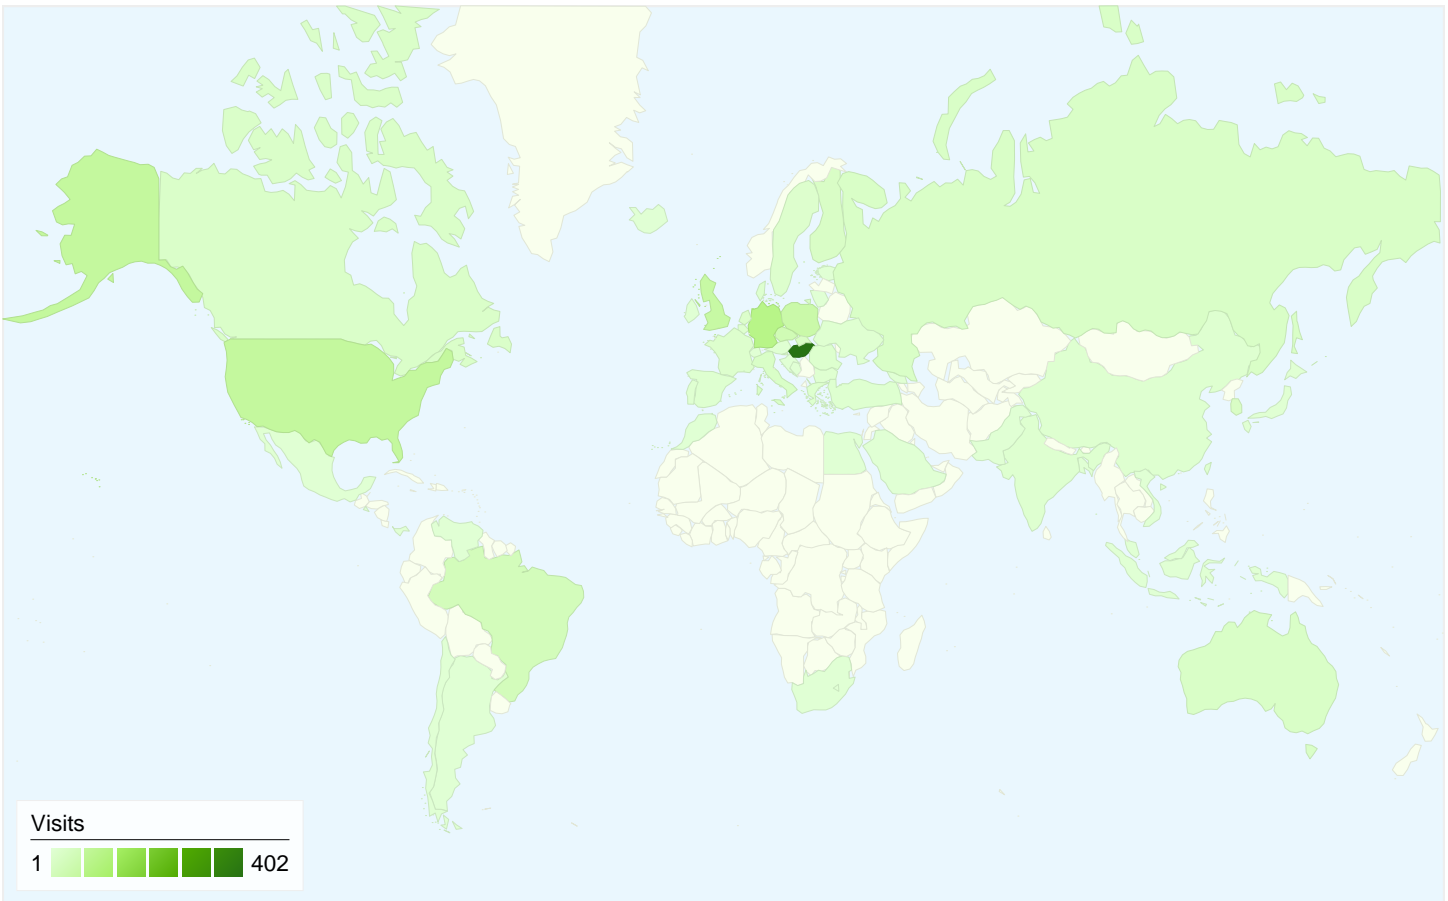

All traffic sources sent a total of 1,032 visits

-  52.71% Direct Traffic
-  3.88% Referring Sites
-  43.41% Search Engines

- Direct Traffic
544.00 (52.71%)
- Search Engines
448.00 (43.41%)
- Referring Sites
40.00 (3.88%)

Top Traffic Sources

Sources	Visits	% visits
(direct) ((none))	544	52.71%
google (organic)	443	42.93%
images.google.hu (referral)	23	2.23%
freeforum.hu (referral)	3	0.29%
search (organic)	3	0.29%

Keywords	Visits	% visits
hidden dangerous 2	48	10.71%
hidden and dangerous 2 rip	30	6.70%
hd2 rip	24	5.36%
hd2 rip clan	17	3.79%
hidden and dangerous 2 ports	12	2.68%

1,032 visits came from 60 countries/territories

Site Usage

Country/Territory	Visits	Pages/Visit	Avg. Time on Site	% New Visits	Bounce Rate
Visits 1,032 % of Site Total: 100.00%	Pages/Visit 5.57 Site Avg: 5.57 (0.00%)	Avg. Time on Site 00:04:38 Site Avg: 00:04:38 (0.00%)	% New Visits 54.46% Site Avg: 54.07% (0.72%)	Bounce Rate 32.46% Site Avg: 32.46% (0.00%)	
Hungary	402	6.19	00:07:00	8.21%	22.64%
Germany	92	5.40	00:03:28	83.70%	31.52%
United States	66	4.18	00:02:40	81.82%	53.03%
United Kingdom	58	4.05	00:03:20	89.66%	41.38%
Poland	53	6.28	00:02:44	90.57%	52.83%
Czech Republic	38	5.95	00:02:30	73.68%	18.42%
Brazil	31	3.55	00:02:57	93.55%	29.03%
Slovakia	19	3.79	00:01:51	73.68%	36.84%
South Korea	19	7.21	00:07:05	47.37%	0.00%