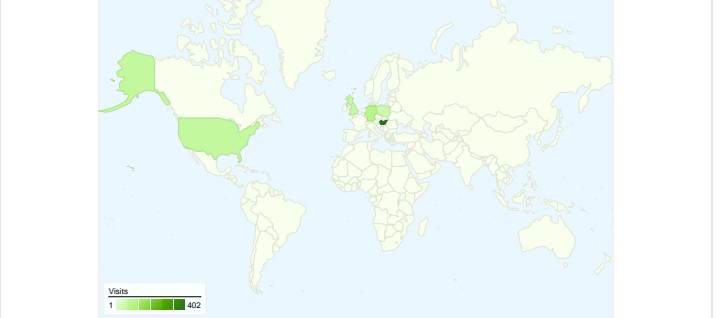

Site Usage

 **1,032 Visits**
 **32.46% Bounce Rate**

 **5,746 Pageviews**
 **00:04:38 Avg. Time on Site**

 **5.57 Pages/Visit**
 **54.07% % New Visits**

Visitors Overview

Map Overlay

Traffic Sources Overview

All traffic sources sent a total of 1,032 visits

-  52.71% Direct Traffic
-  3.88% Referring Sites
-  43.41% Search Engines

- Direct Traffic
544.00 (52.71%)
- Search Engines
448.00 (43.41%)
- Referring Sites
40.00 (3.88%)

Top Traffic Sources

Sources	Visits	% visits
(direct) ((none))	544	52.71%
google (organic)	443	42.93%
images.google.hu (referral)	23	2.23%
freeforum.hu (referral)	3	0.29%
search (organic)	3	0.29%

Keywords	Visits	% visits
hidden dangerous 2	48	10.71%
hidden and dangerous 2 rip	30	6.70%
hd2 rip	24	5.36%
hd2 rip clan	17	3.79%
hidden and dangerous 2 ports	12	2.68%

1,032 visits came from 60 countries/territories

Site Usage

Country/Territory	Visits	Pages/Visit	Avg. Time on Site	% New Visits	Bounce Rate
Visits 1,032 % of Site Total: 100.00%	Pages/Visit 5.57 Site Avg: 5.57 (0.00%)	Avg. Time on Site 00:04:38 Site Avg: 00:04:38 (0.00%)	% New Visits 54.46% Site Avg: 54.07% (0.72%)	Bounce Rate 32.46% Site Avg: 32.46% (0.00%)	
Hungary	402	6.19	00:07:00	8.21%	22.64%
Germany	92	5.40	00:03:28	83.70%	31.52%
United States	66	4.18	00:02:40	81.82%	53.03%
United Kingdom	58	4.05	00:03:20	89.66%	41.38%
Poland	53	6.28	00:02:44	90.57%	52.83%
Czech Republic	38	5.95	00:02:30	73.68%	18.42%
Brazil	31	3.55	00:02:57	93.55%	29.03%
Slovakia	19	3.79	00:01:51	73.68%	36.84%
South Korea	19	7.21	00:07:05	47.37%	0.00%